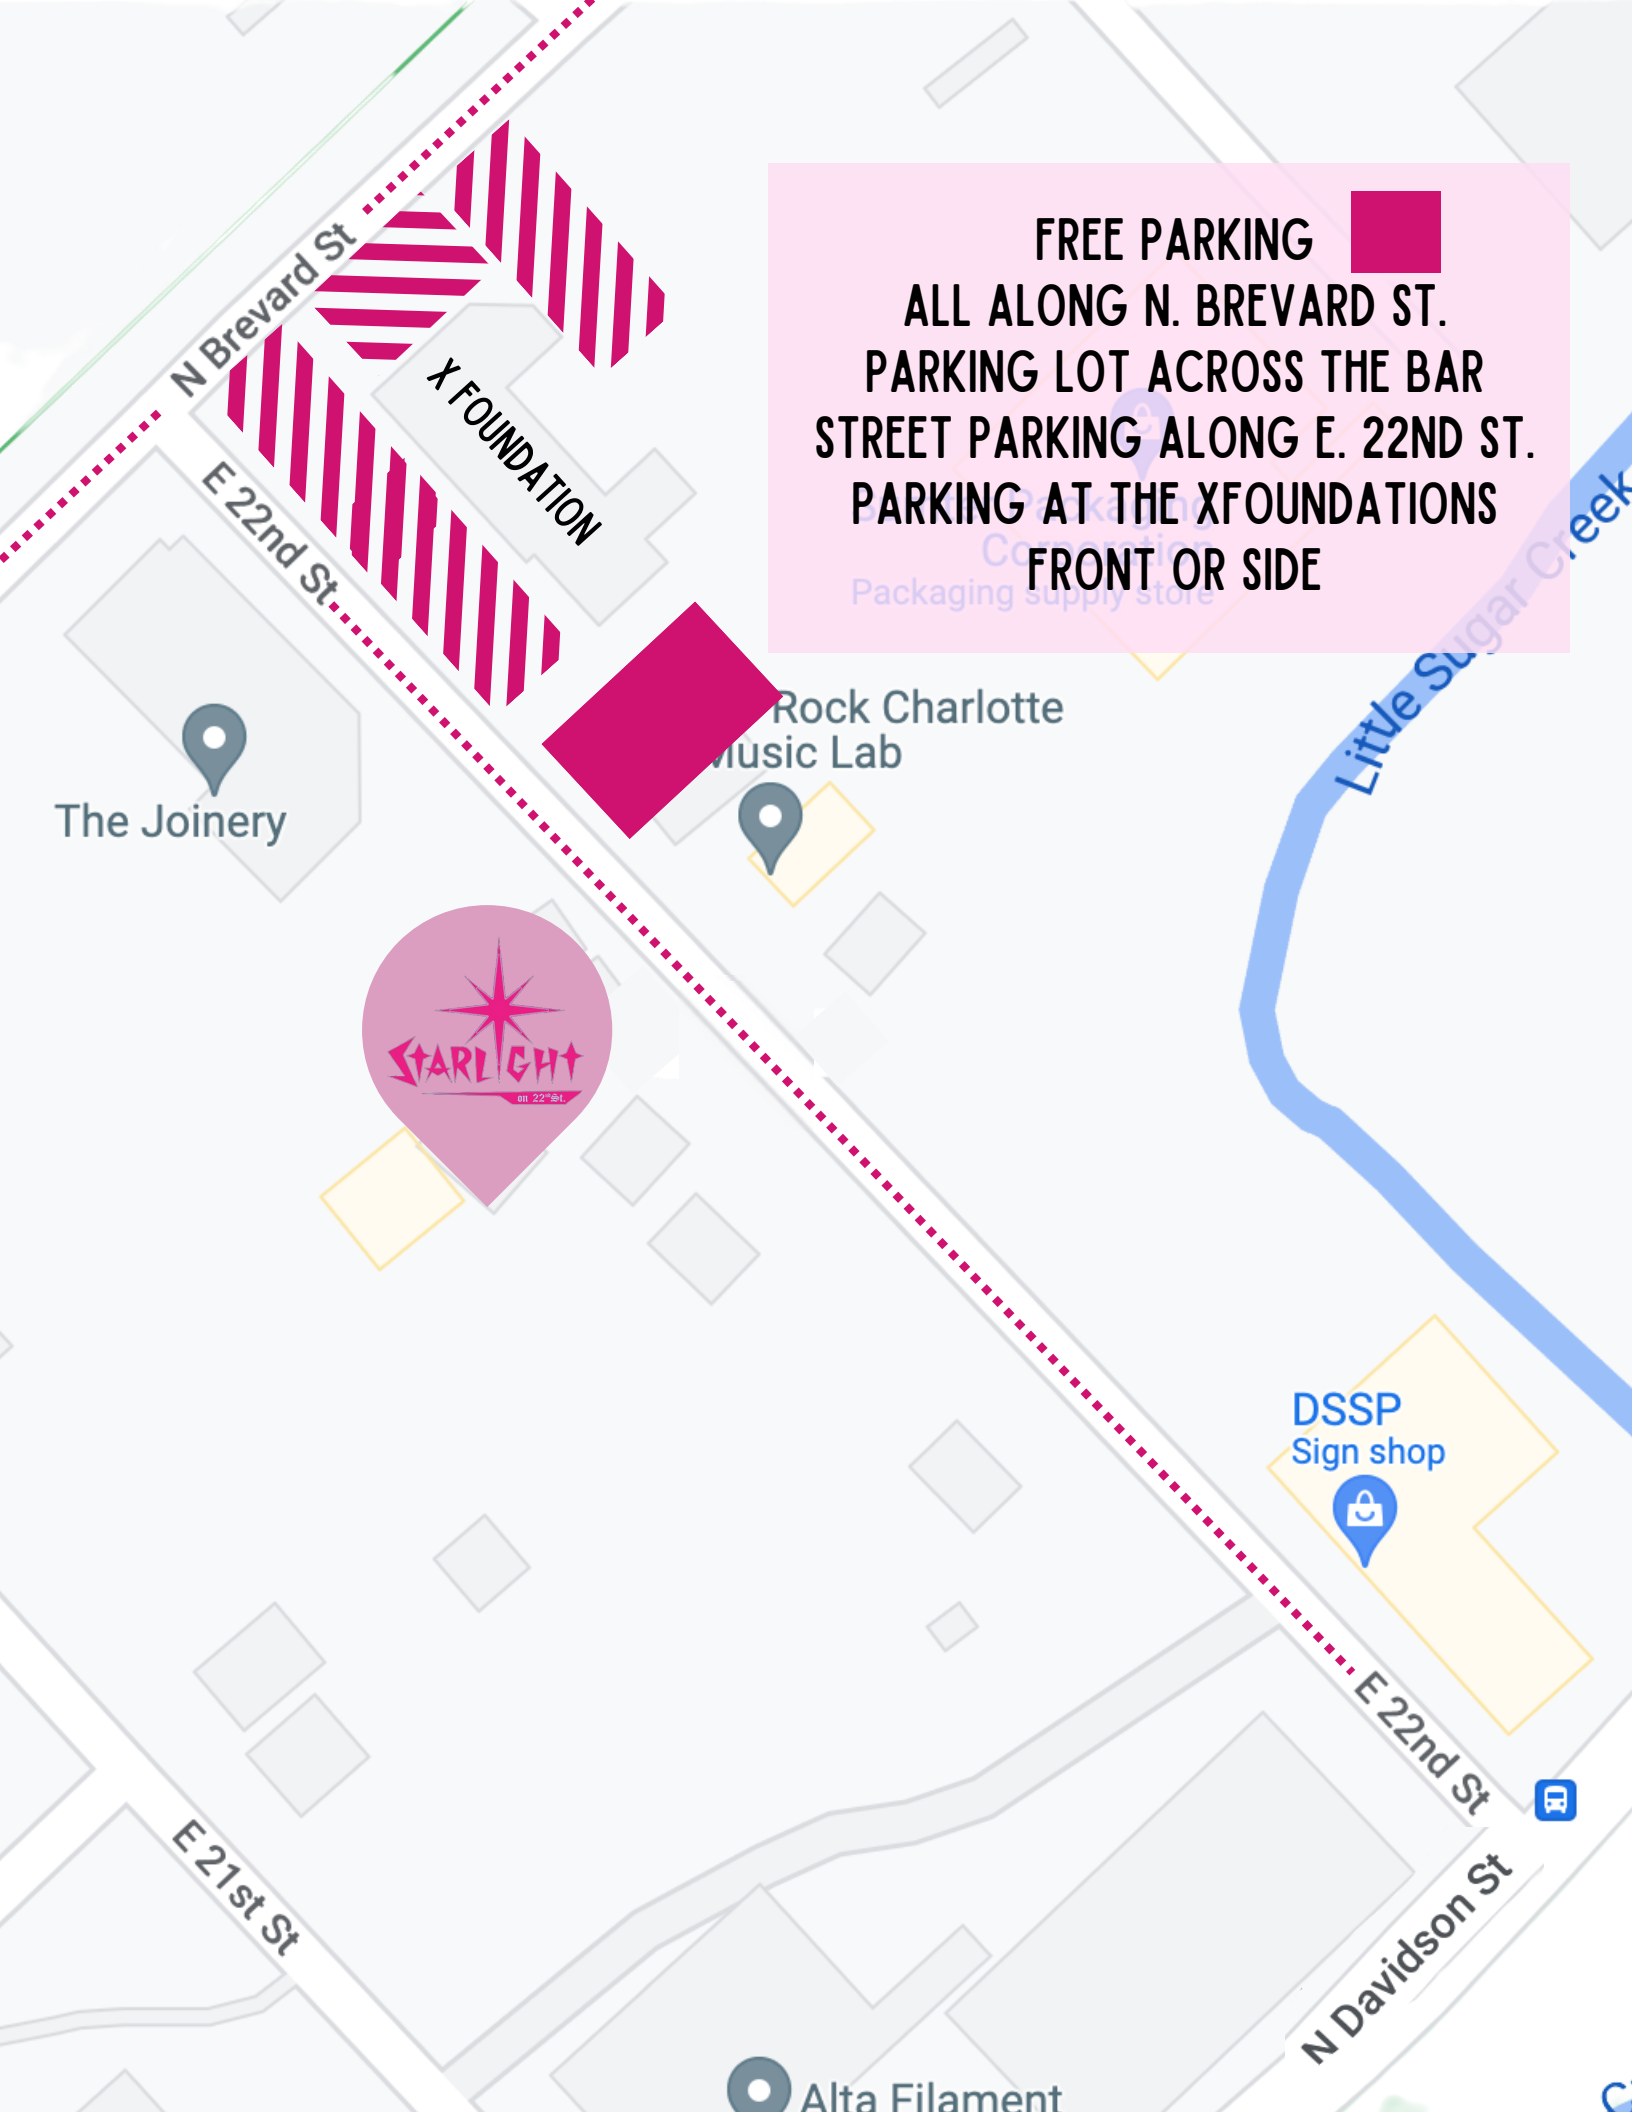

**FREE PARKING**   
**ALL ALONG N. BREVARD ST.**  
**PARKING LOT ACROSS THE BAR**  
**STREET PARKING ALONG E. 22ND ST.**  
**PARKING AT THE XFOUNDATIONS**  
**FRONT OR SIDE**

The Joinery

**STARLIGHT**  
on 22nd St.

Rock Charlotte  
Music Lab

DSSP  
Sign shop

E 21st St

Little Sugar Creek

E 22nd St

N Davidson St

Alta Filament